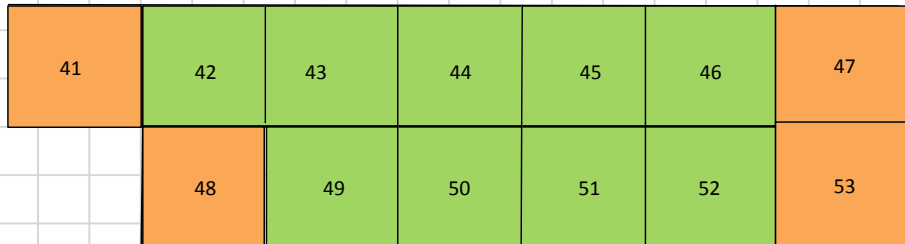

The Marketplace

\$275
10 x 10
Interior

\$300
12 x 10
Wall

\$320
12 x 10
Wall

\$330
10 x 10
Corner

\$350
10 x 10
Front