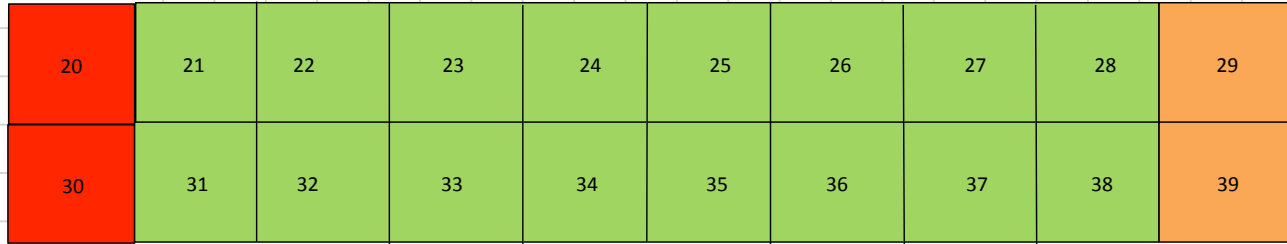

The Marketplace

\$275
10 x 10
Interior

\$300
12 x 10
Wall

\$320
12 x 10
Wall

\$330
10 x 10
Corner

\$350
10 x 10
Front